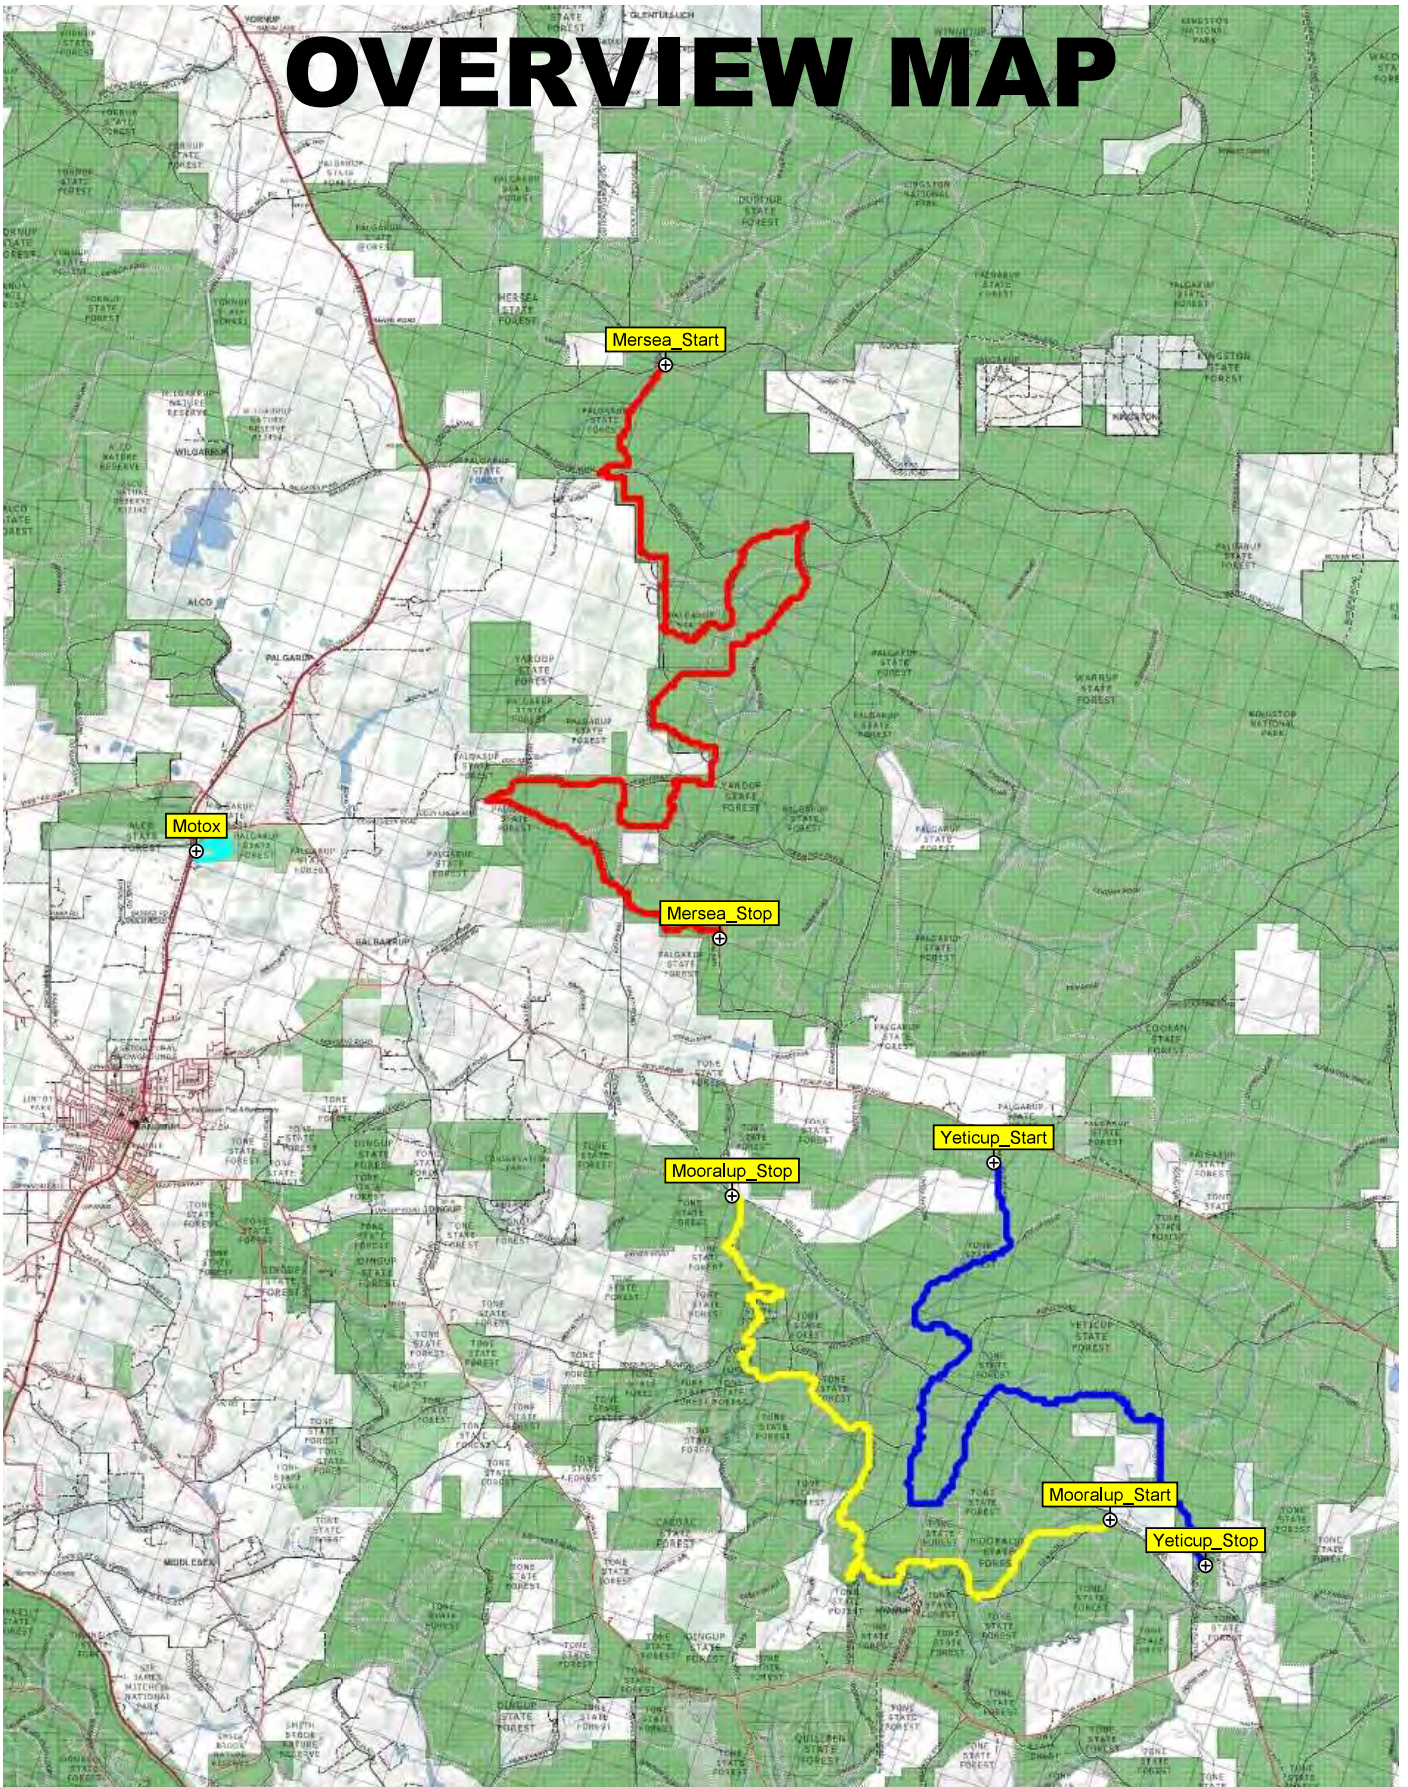

OVERVIEW MAP

Natrad JAPLINE
Radiators & Auto Air Subaru Service Specialists

SS 1 - MotoX

SS 2 - Mersea Long

Natrad **JAPLINE**
Radiators & Auto Air Subaru Service Specialists

2129_23 Australian Geographic 1994 (SA94) 12/07/2024

SS 3 & 6 - Yeticup

Natrad **JAPLINE**
 Radiators & Auto Air Subaru Service Specialists

SS 4 & 7 - Moorallup

Natrad JAPLINE
 Radiators & Auto Air Subaru Service Specialists

SS 5 - Mersea Short

Natrad JAPLINE
 Radiators & Auto Air Subaru Service Specialists