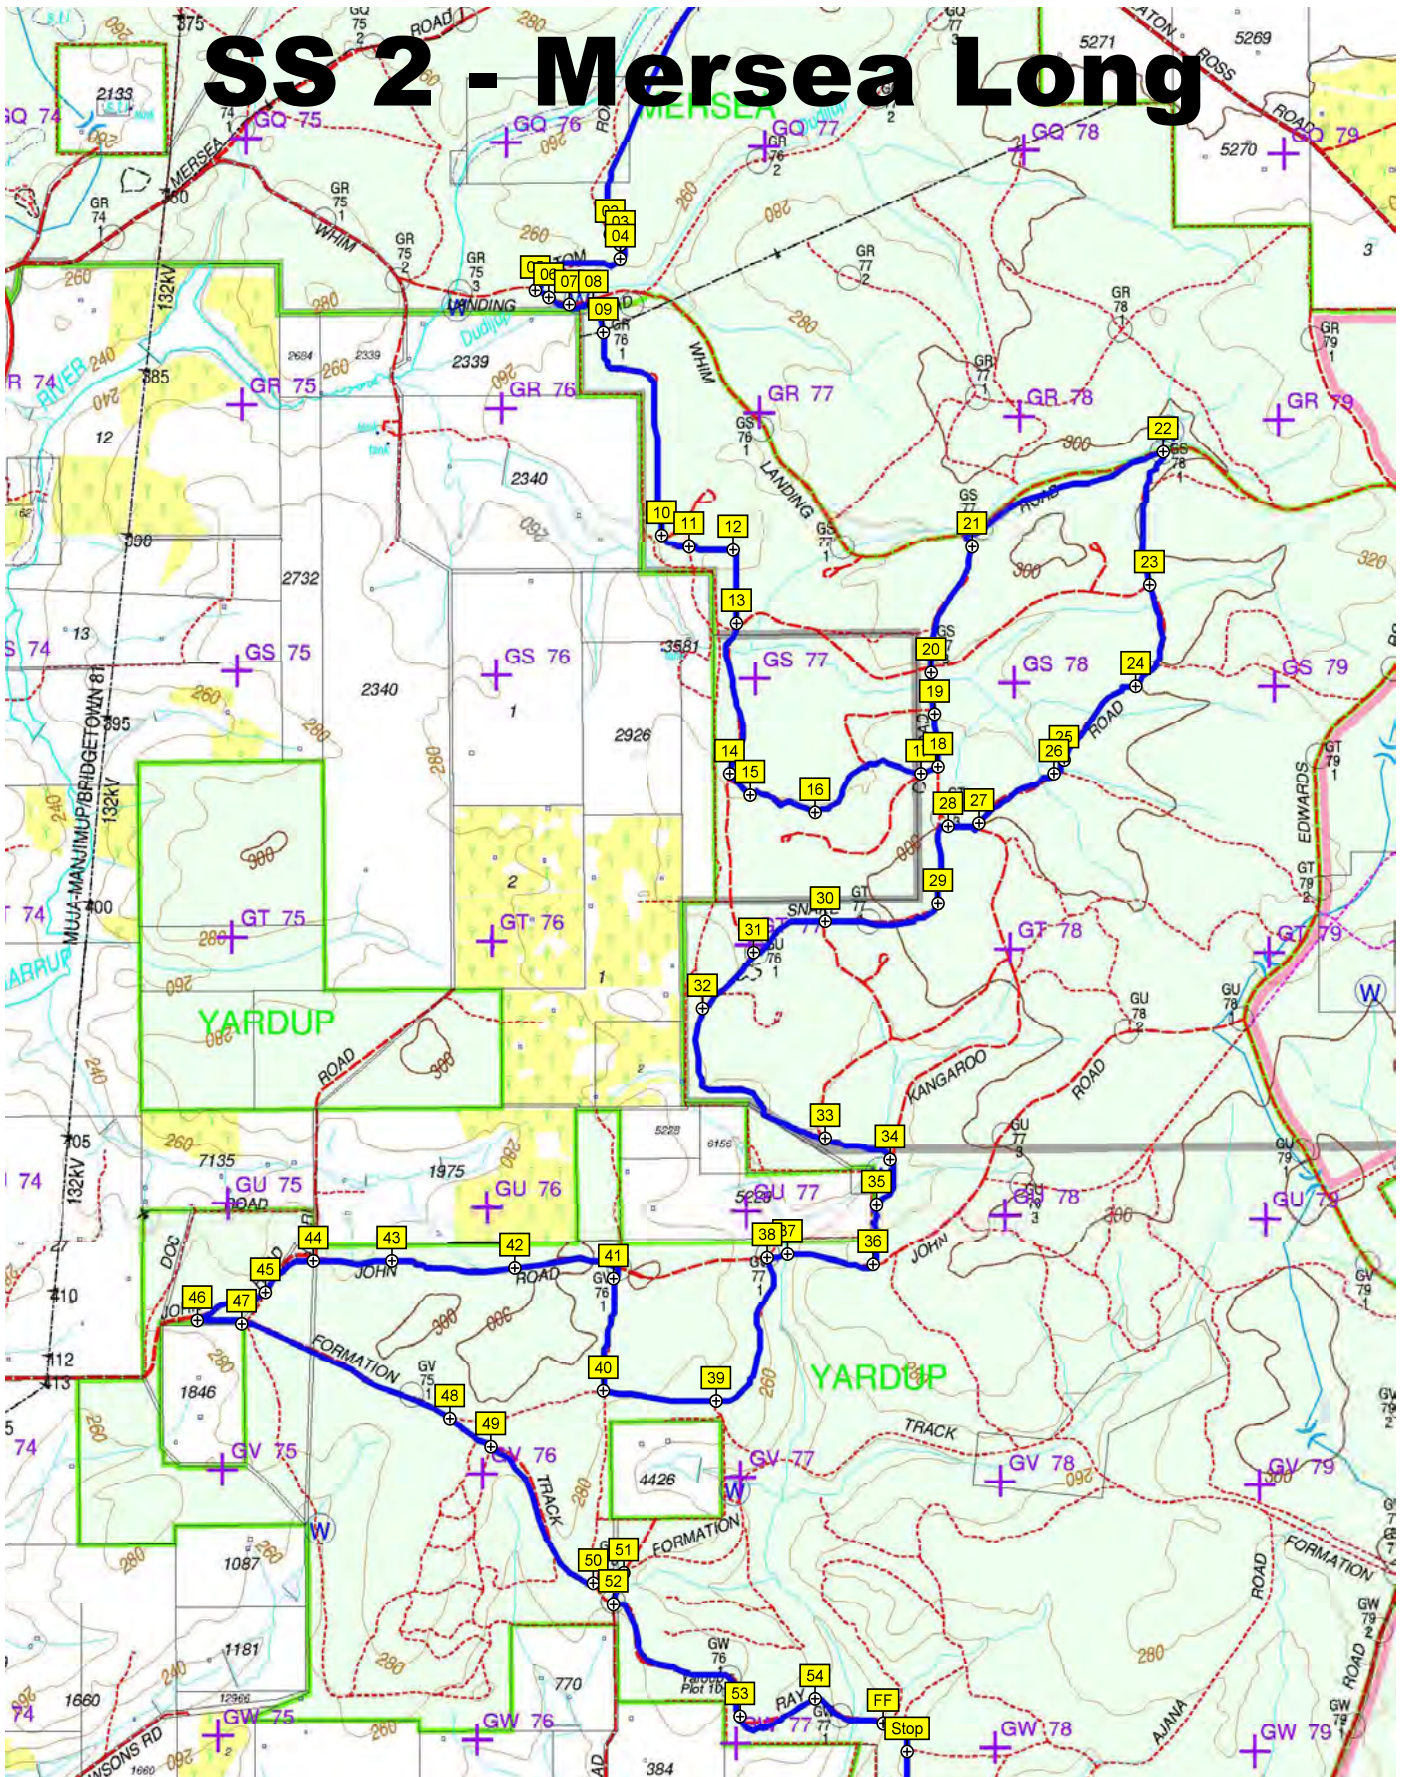

OVERVIEW MAP

Natrad JAPLINE
Radiators & Auto Air Subaru Service Specialists

SS 1 - MotoX

SS 2 - Mersea Long

Natrad **JAPLINE**
Radiators & Auto Air Subaru Service Specialists

2129_23 Australian Geographic 1994 (SA94) 12/07/2024

SS 3 & 6 - Yeticup

Natrad **JAPLINE**
 Radiators & Auto Air Subaru Service Specialists

SS 4 & 7 - Moorallup

Natrad JAPLINE
 Radiators & Auto Air Subaru Service Specialists

SS 5 - Mersea Short

Natrad JAPLINE
 Radiators & Auto Air Subaru Service Specialists