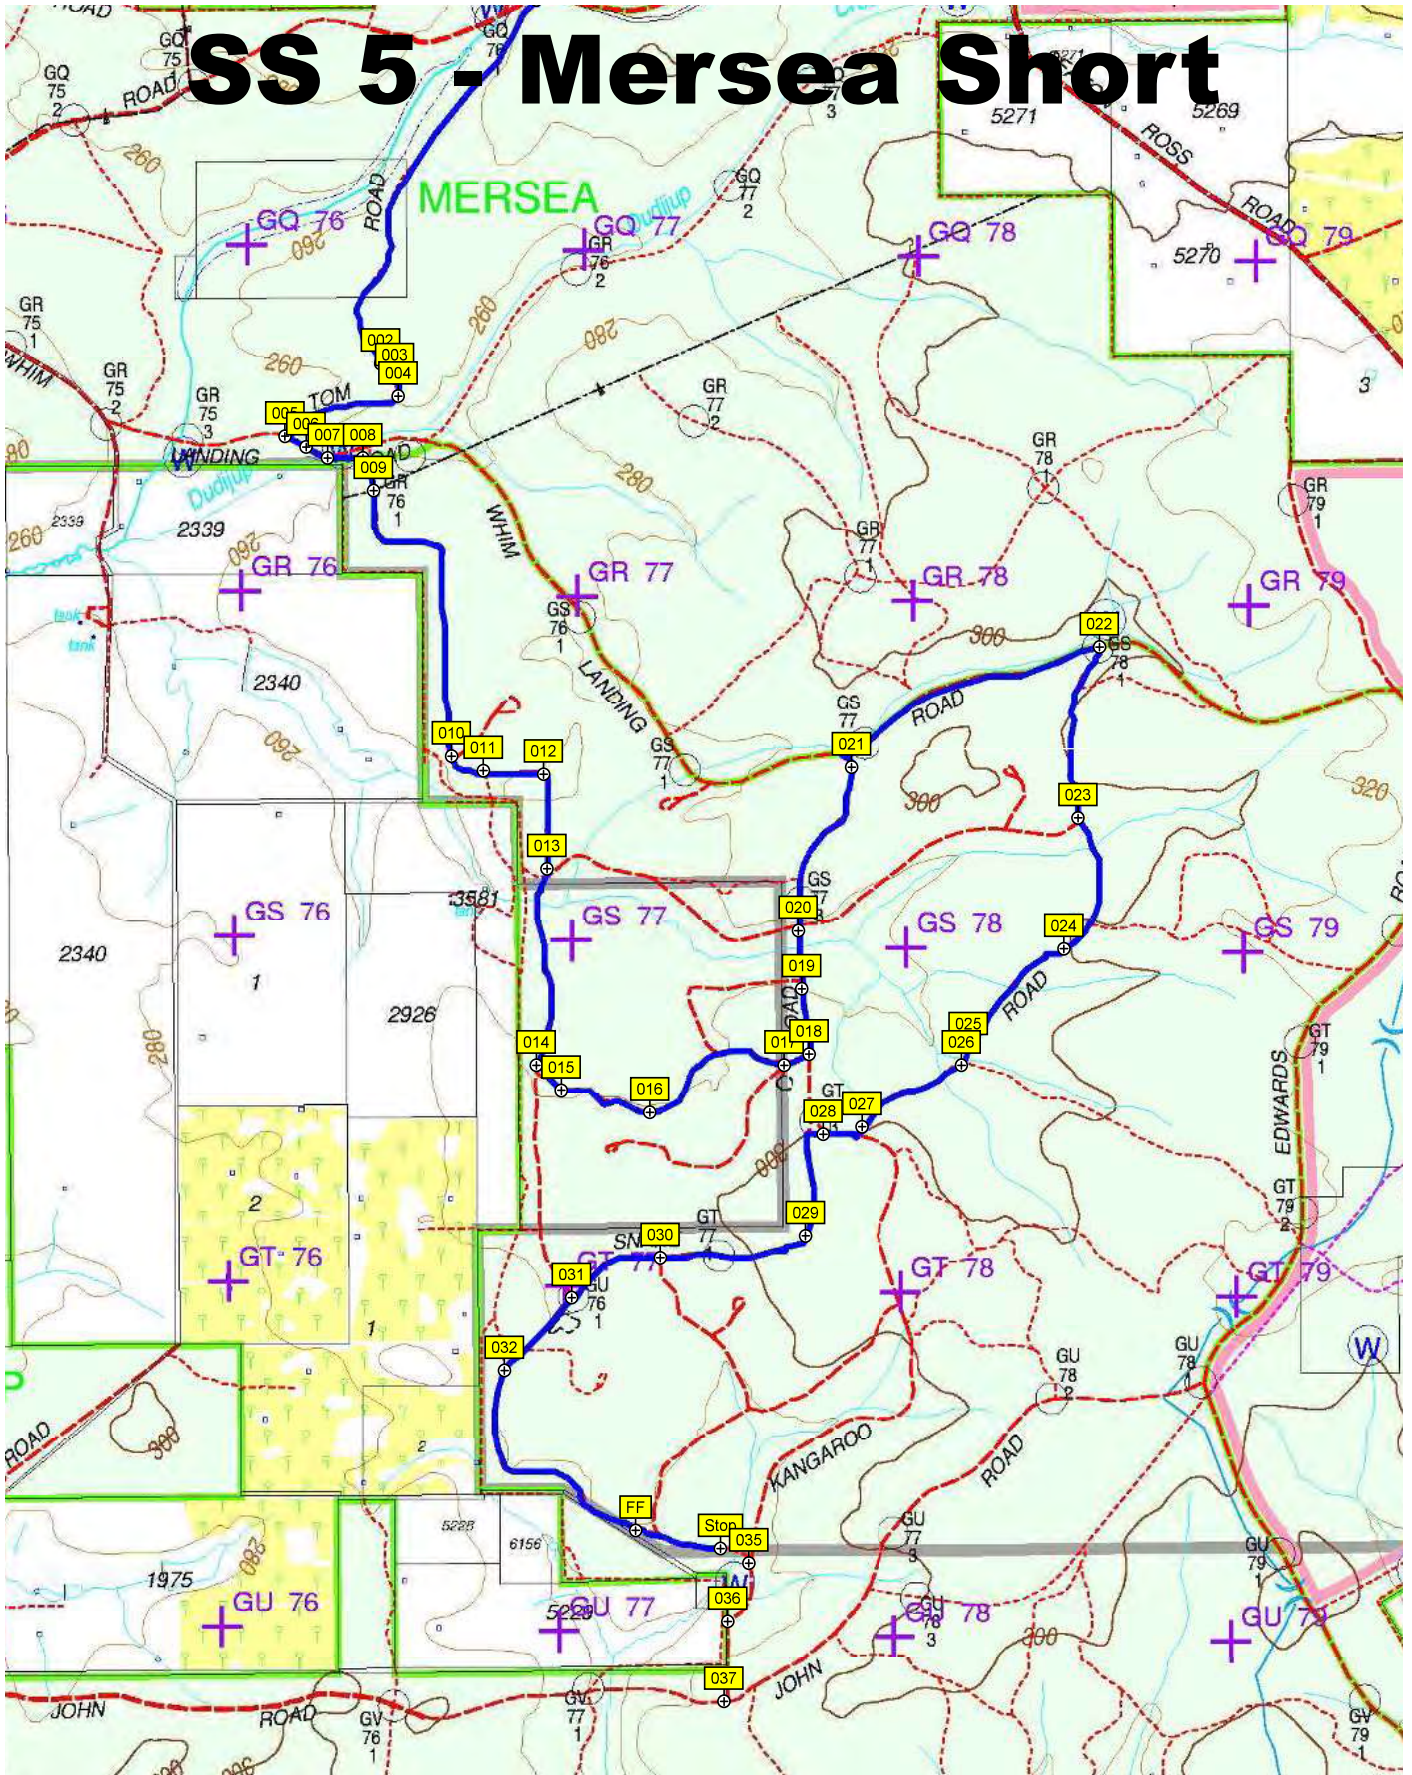

OVERVIEW MAP

Natrad JAPLINE
Radiators & Auto Air Subaru Service Specialists

SS 1 - MotoX

SS 2 - Mersea Long

Natrad **JAPLINE**
Radiators & Auto Air Subaru Service Specialists

2129_23 Australian Geographic 1994 (SA94) 12/07/2024

SS 3 & 6 - Yeticup

Natrad **JAPLINE**
 Radiators & Auto Air Subaru Service Specialists

SS 4 & 7 - Moorallup

Natrad JAPLINE
 Radiators & Auto Air Subaru Service Specialists

SS 5 - Mersea Short

Natrad JAPLINE
 Radiators & Auto Air Subaru Service Specialists