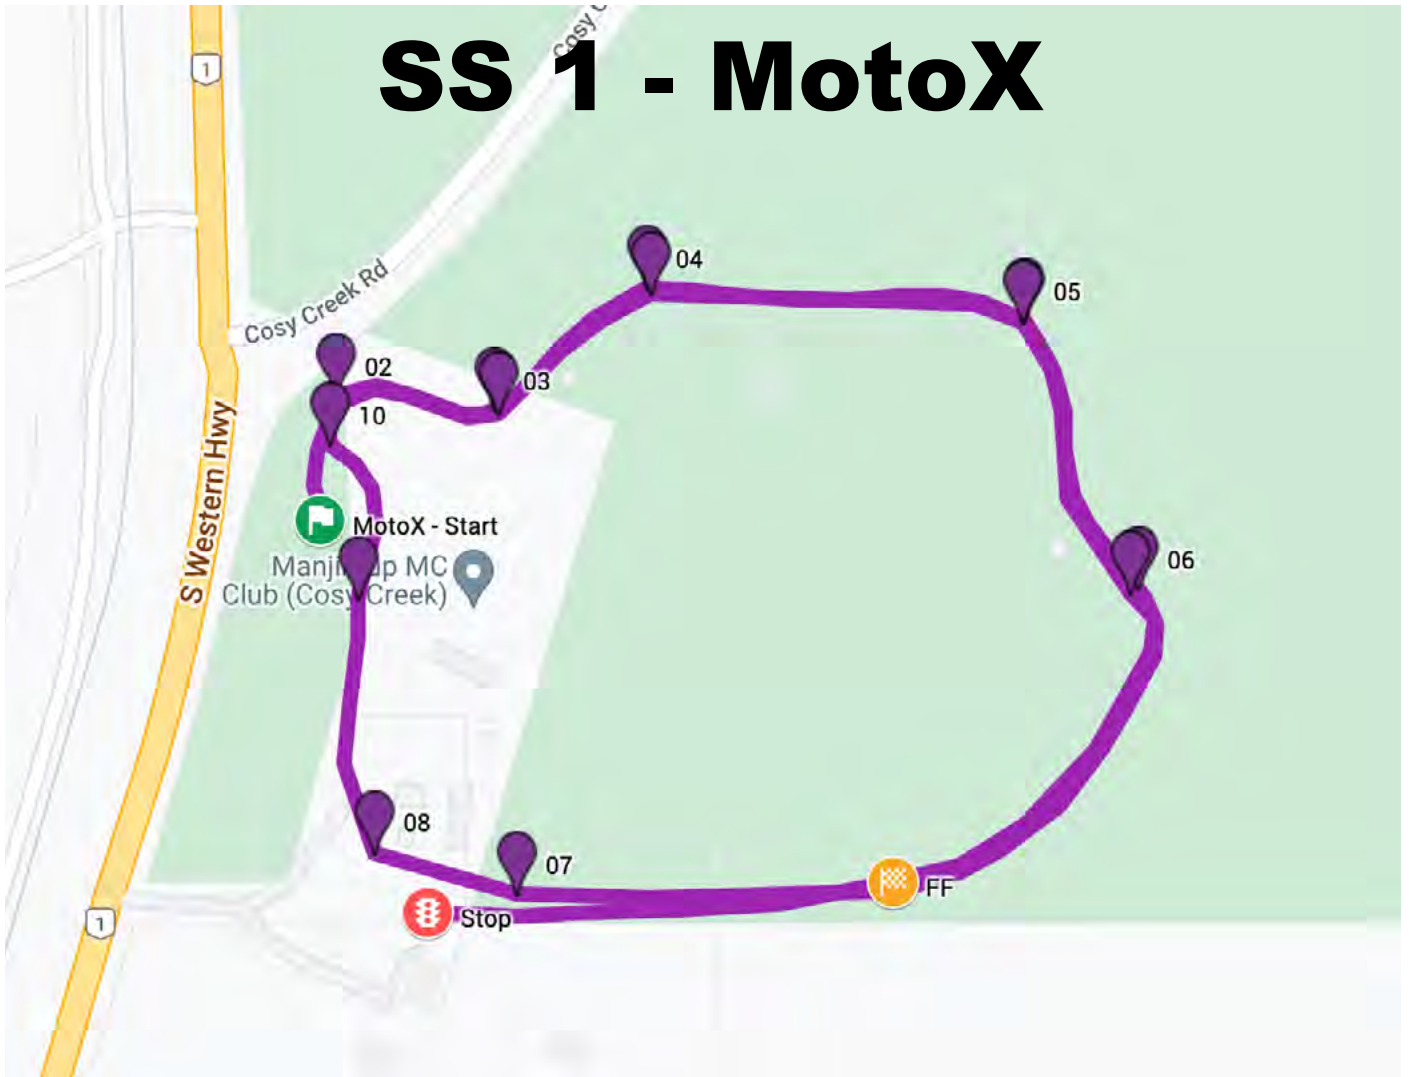

OVERVIEW MAP

Natrad JAPLINE
Radiators & Auto Air Subaru Service Specialists

SS 1 - MotoX

SS 2 - Mersea Long

Natrad **JAPLINE**
Radiators & Auto Air Subaru Service Specialists

2129_23 Australian Geographic 1994 (SA94) 12/07/2024

SS 3 & 6 - Yeticup

Natrad **JAPLINE**
 Radiators & Auto Air Subaru Service Specialists

SS 4 & 7 - Moorallup

Natrad JAPLINE
 Radiators & Auto Air Subaru Service Specialists

SS 5 - Mersea Short

Natrad JAPLINE
 Radiators & Auto Air Subaru Service Specialists