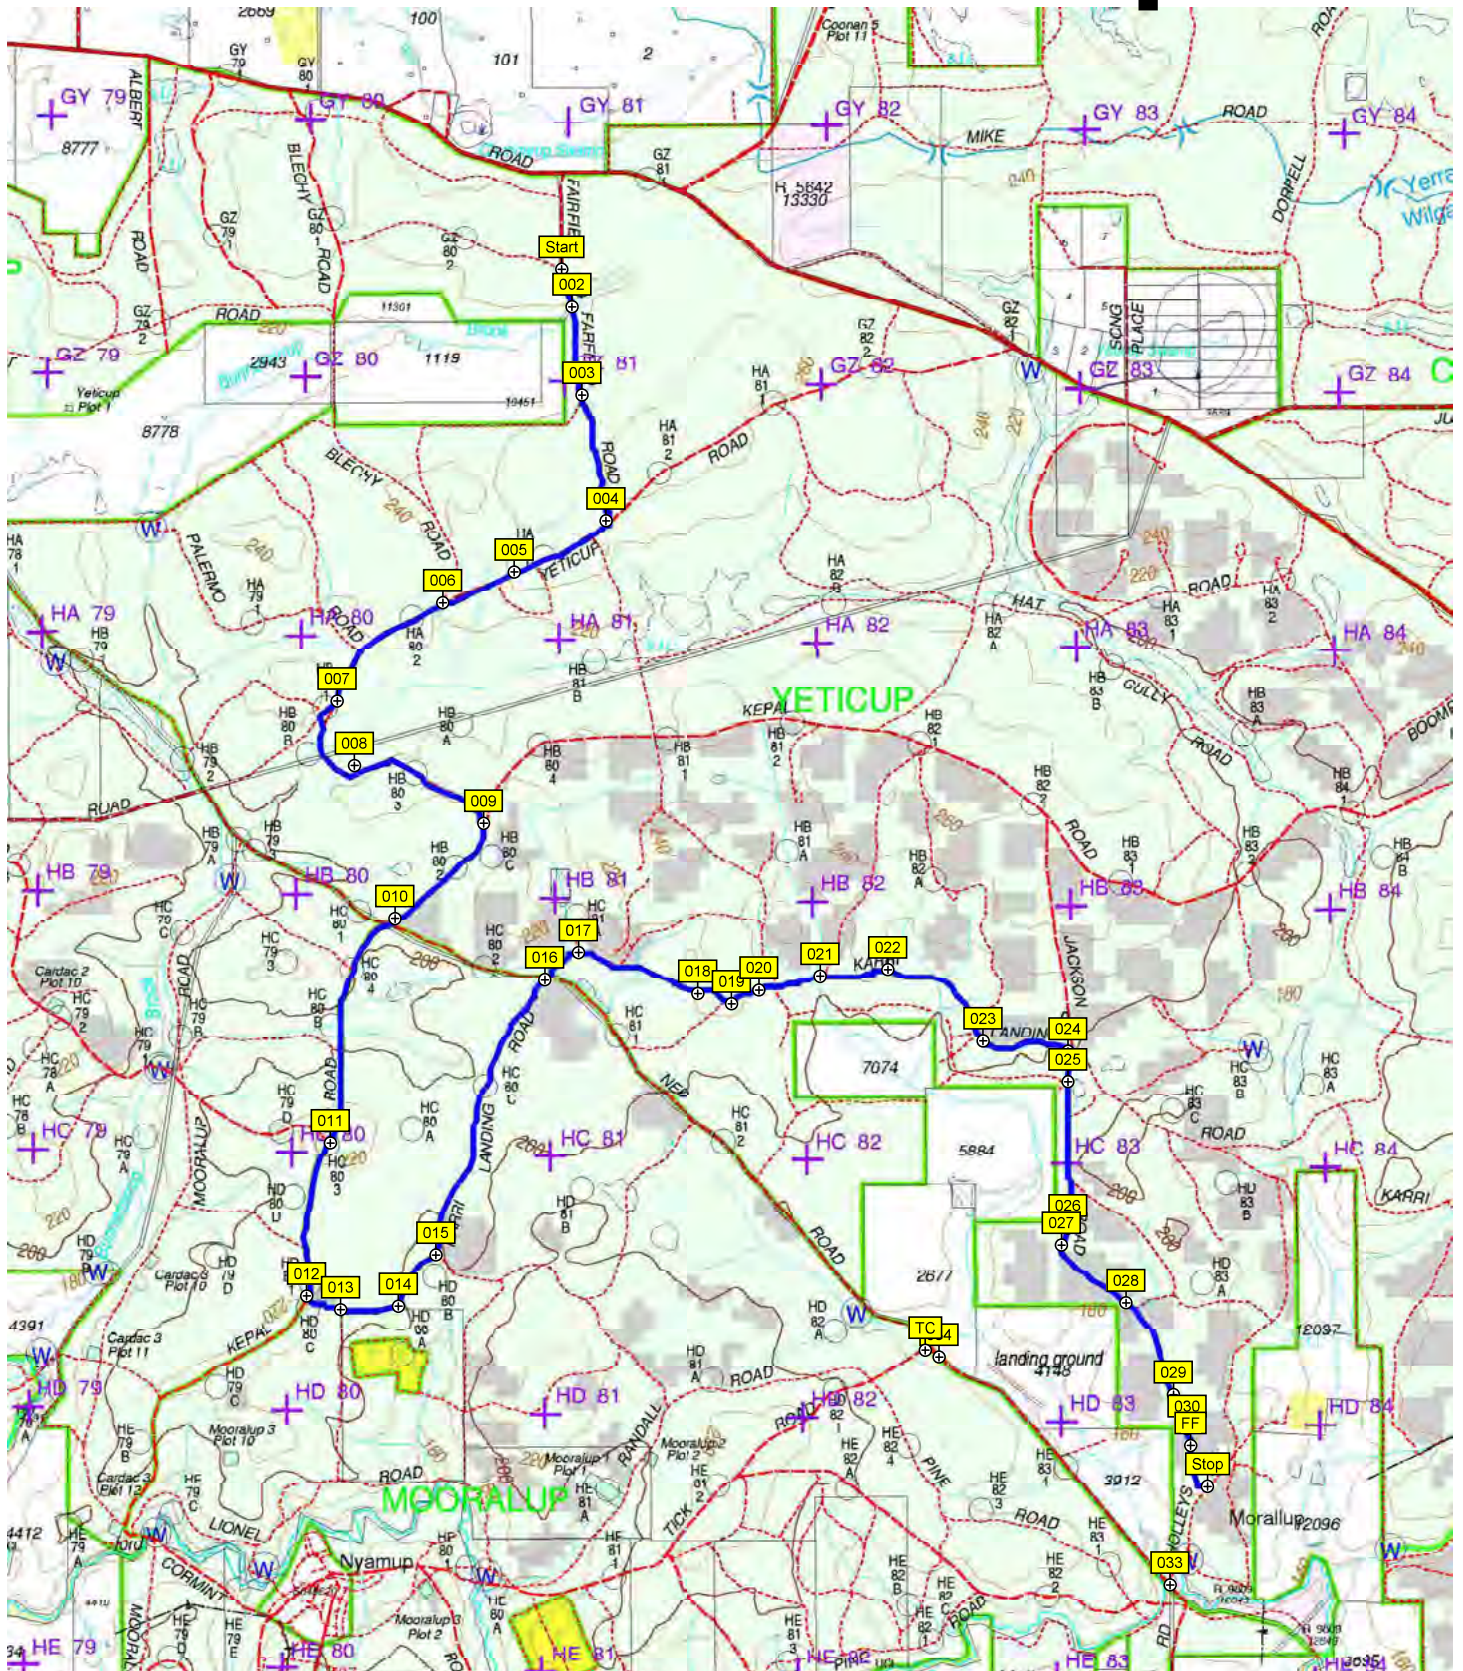

OVERVIEW MAP

Natrad JAPLINE
Radiators & Auto Air Subaru Service Specialists

SS 1 - MotoX

SS 2 - Mersea Long

Natrad **JAPLINE**
Radiators & Auto Air Subaru Service Specialists

2129_23 Australian Geographic 1994 (SA94) 12/07/2024

SS 3 & 6 - Yeticup

Natrad **JAPLINE**
 Radiators & Auto Air Subaru Service Specialists

SS 4 & 7 - Moorallup

Natrad JAPLINE
 Radiators & Auto Air Subaru Service Specialists

SS 5 - Mersea Short

Natrad JAPLINE
 Radiators & Auto Air Subaru Service Specialists