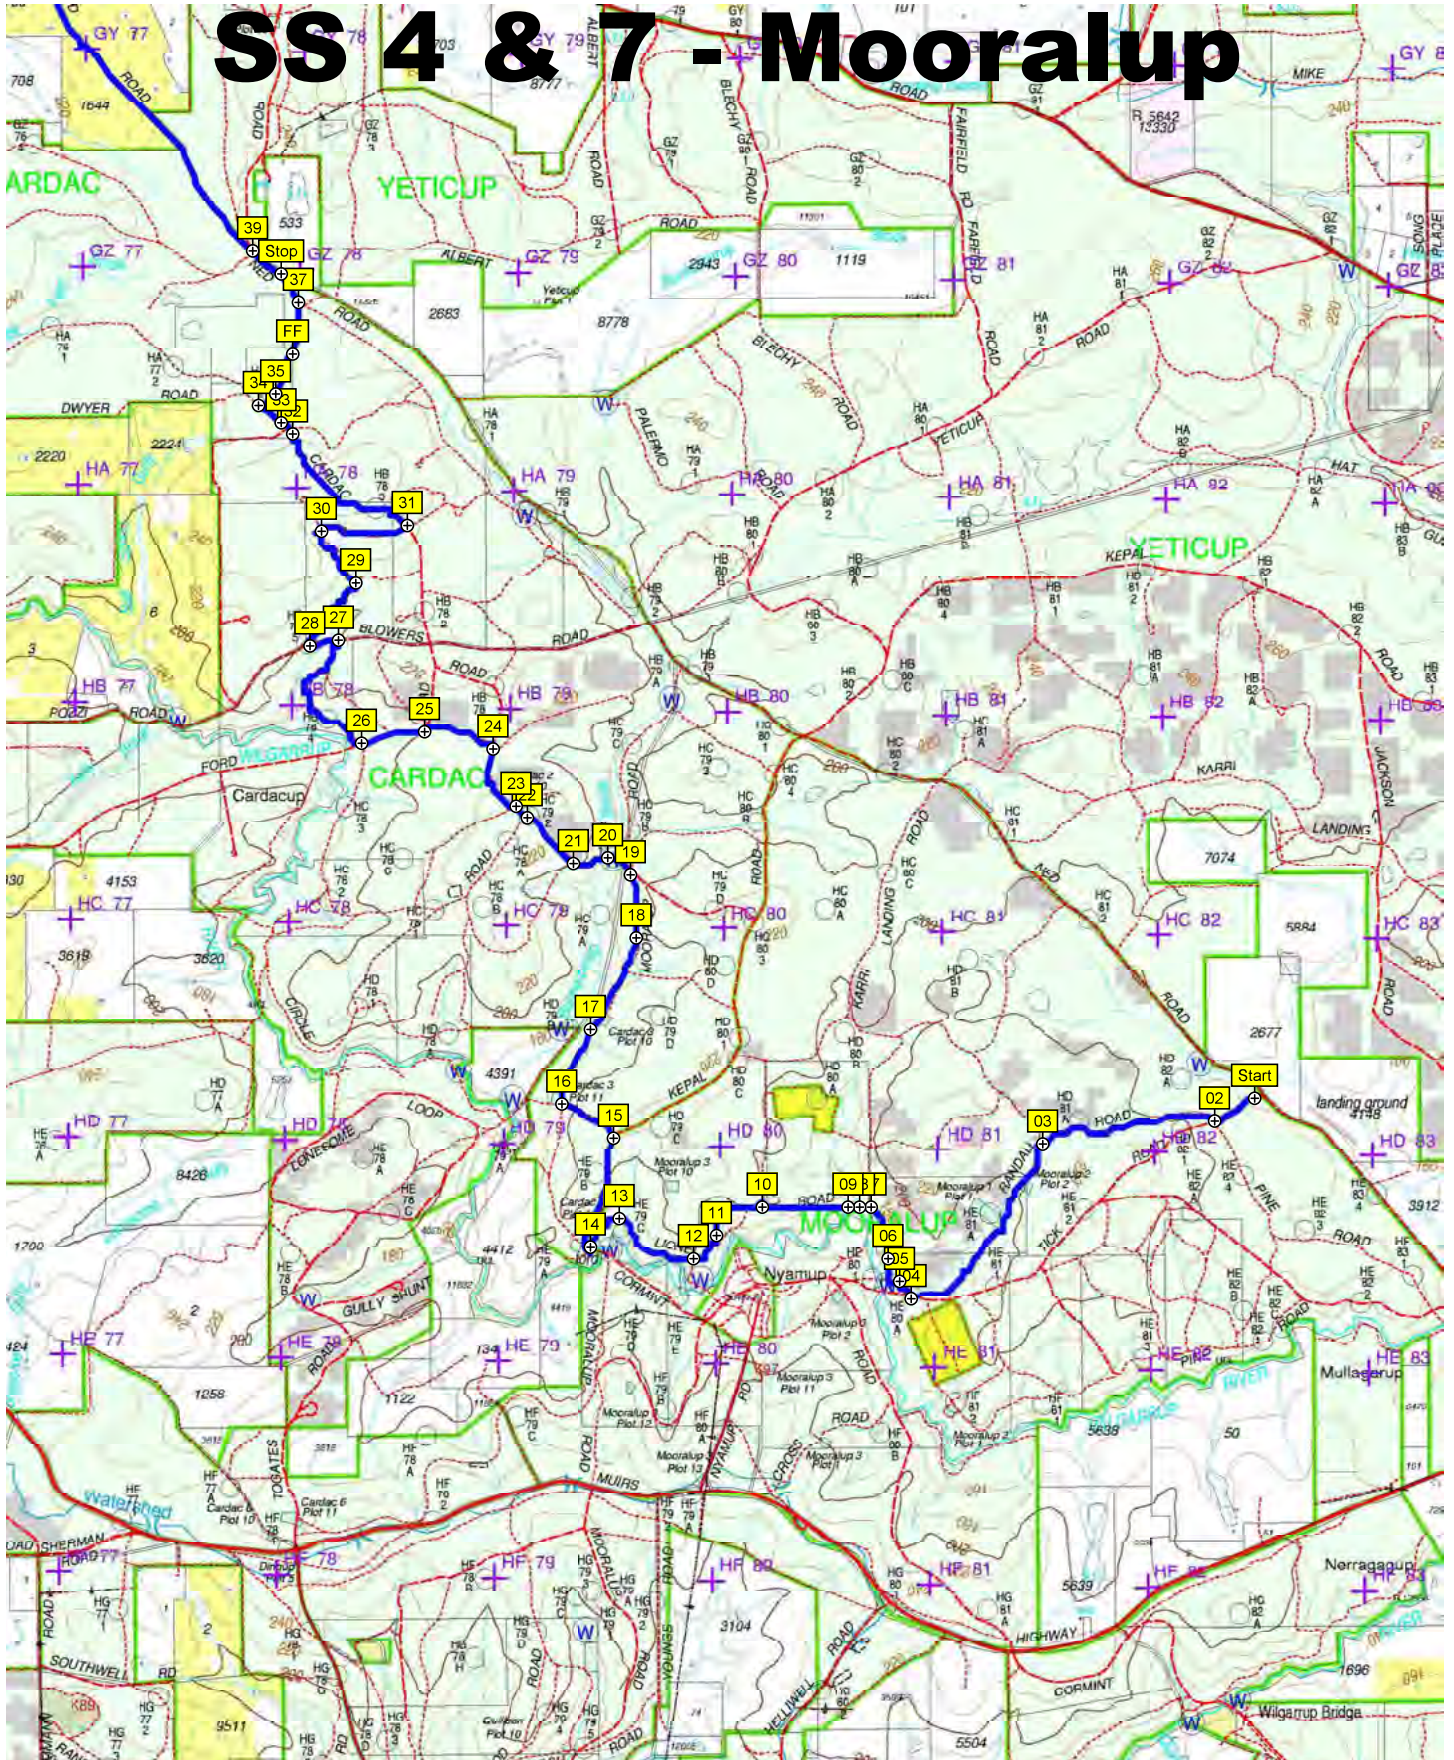

OVERVIEW MAP

Natrad JAPLINE
Radiators & Auto Air Subaru Service Specialists

SS 1 - MotoX

SS 2 - Mersea Long

Natrad **JAPLINE**
Radiators & Auto Air Subaru Service Specialists

2129_23 Australian Geographic 1994 (SA94) 12/07/2024

SS 3 & 6 - Yeticup

Natrad **JAPLINE**
 Radiators & Auto Air Subaru Service Specialists

SS 4 & 7 - Moorallup

Natrad JAPLINE
 Radiators & Auto Air Subaru Service Specialists

SS 5 - Mersea Short

Natrad JAPLINE
 Radiators & Auto Air Subaru Service Specialists